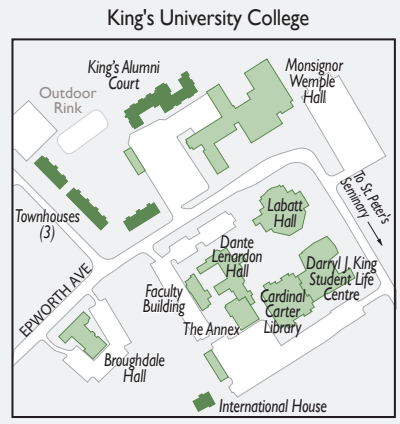

London 2018
Ontario Summer Games
Jeux d'été de l'Ontario

250 Metres
Walking Time: 3-4 Minutes

Western OSG Parking Map

- Emergency Phone
- Barrier-free (accessible) meters
- Visitor parking lot
See detailed parking maps for additional visitor parking at meters and pay & display areas.
- Student housing
- Off-campus buildings housing Western facilities

For a broad selection of parking and other campus maps visit geography.uwo.ca/campusmaps/
Barrier-free parking is available in all lots.