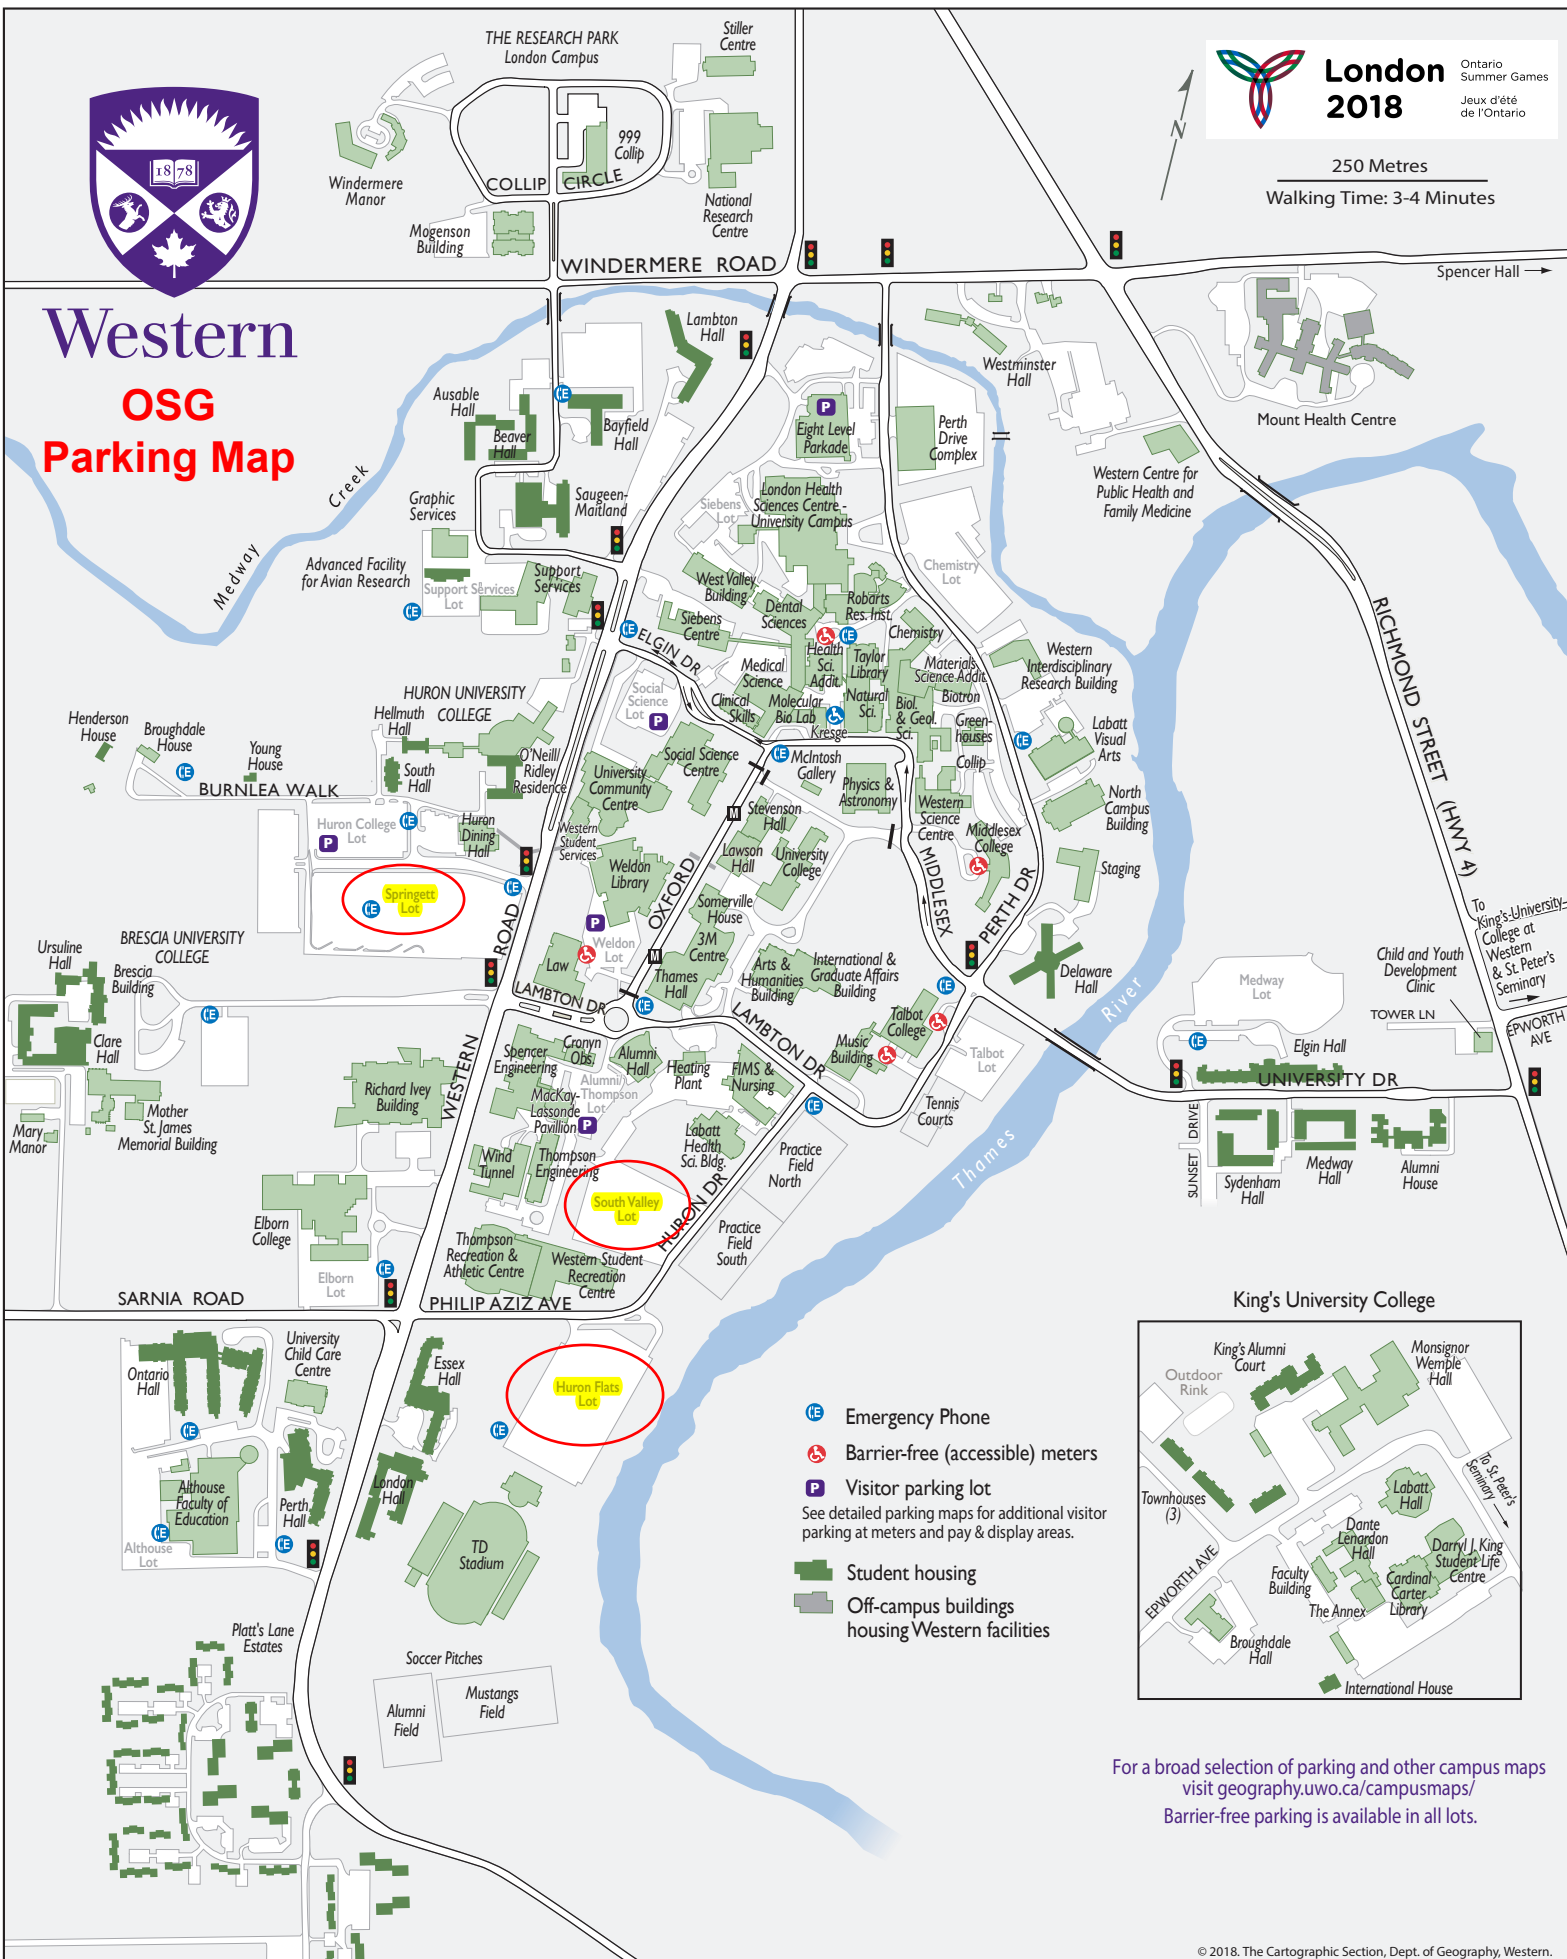

London 2018
Ontario Summer Games
Jeux d'été de l'Ontario

250 Metres
Walking Time: 3-4 Minutes

Western OSG Parking Map

- Emergency Phone
- Barrier-free (accessible) meters
- Visitor parking lot
See detailed parking maps for additional visitor parking at meters and pay & display areas.
- Student housing
- Off-campus buildings housing Western facilities

For a broad selection of parking and other campus maps visit geography.uwo.ca/campusmaps/
Barrier-free parking is available in all lots.