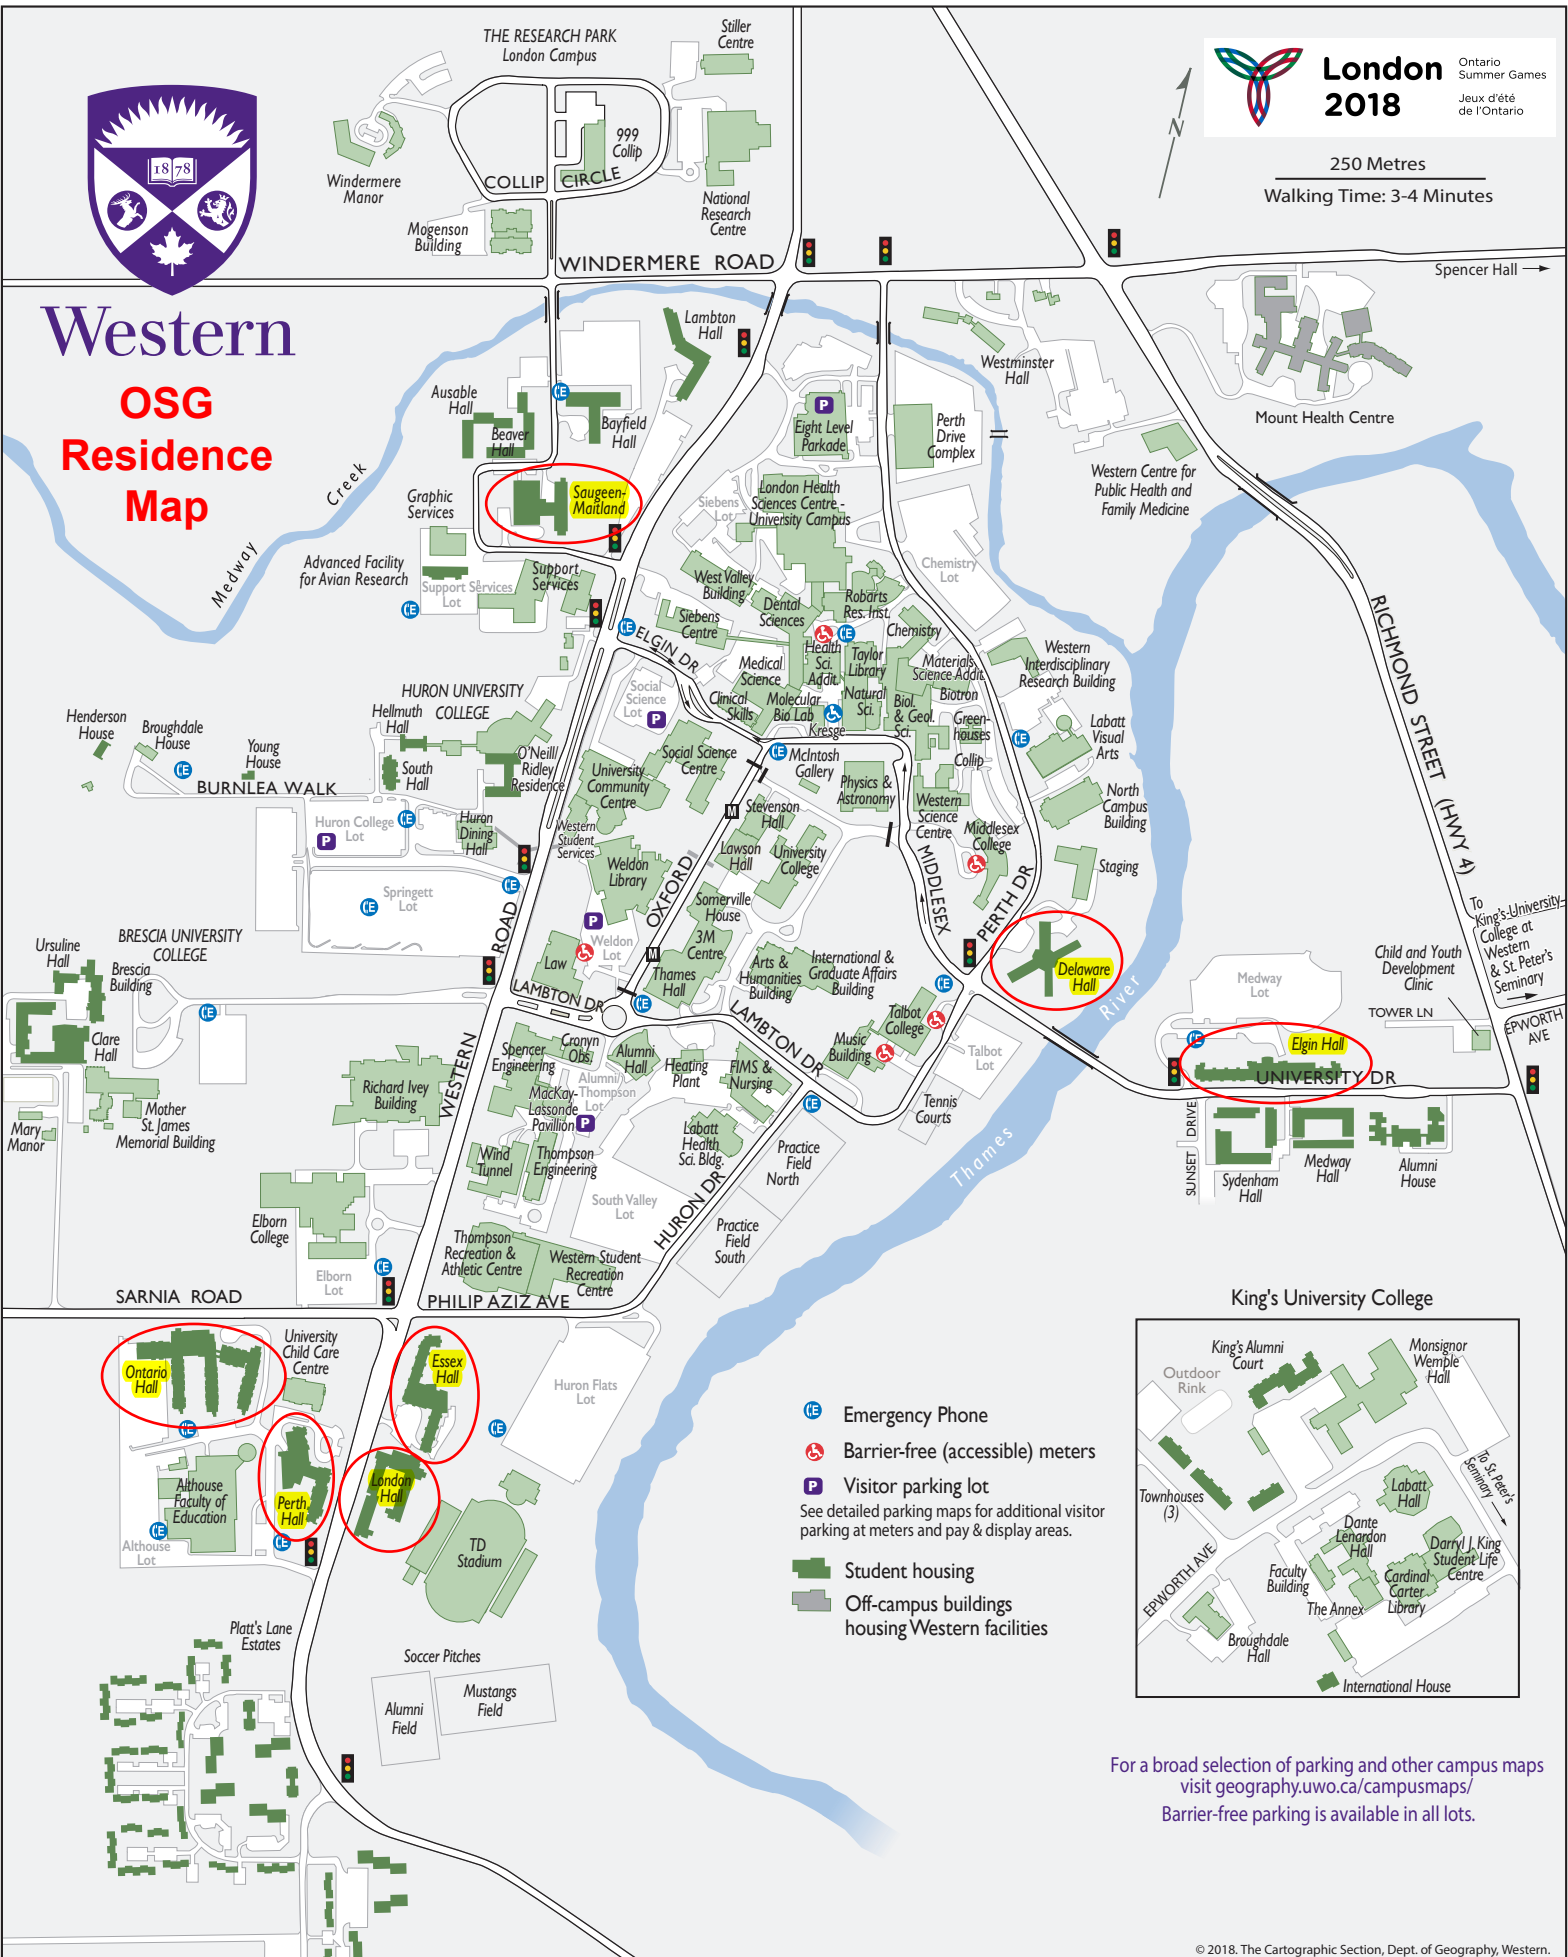

London 2018
Ontario Summer Games
Jeux d'été de l'Ontario

250 Metres
Walking Time: 3-4 Minutes

Western OSG Residence Map

- Emergency Phone
- Barrier-free (accessible) meters
- Visitor parking lot
See detailed parking maps for additional visitor parking at meters and pay & display areas.
- Student housing
- Off-campus buildings housing Western facilities

For a broad selection of parking and other campus maps visit geography.uwo.ca/campusmaps/
Barrier-free parking is available in all lots.