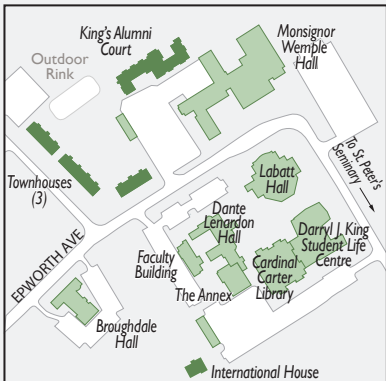

London 2018
Ontario Summer Games
Jeux d'été de l'Ontario

250 Metres
Walking Time: 3-4 Minutes

Western OSG Residence Map

- Emergency Phone
- Barrier-free (accessible) meters
- Visitor parking lot
See detailed parking maps for additional visitor parking at meters and pay & display areas.
- Student housing
- Off-campus buildings housing Western facilities

For a broad selection of parking and other campus maps visit geography.uwo.ca/campusmaps/
Barrier-free parking is available in all lots.