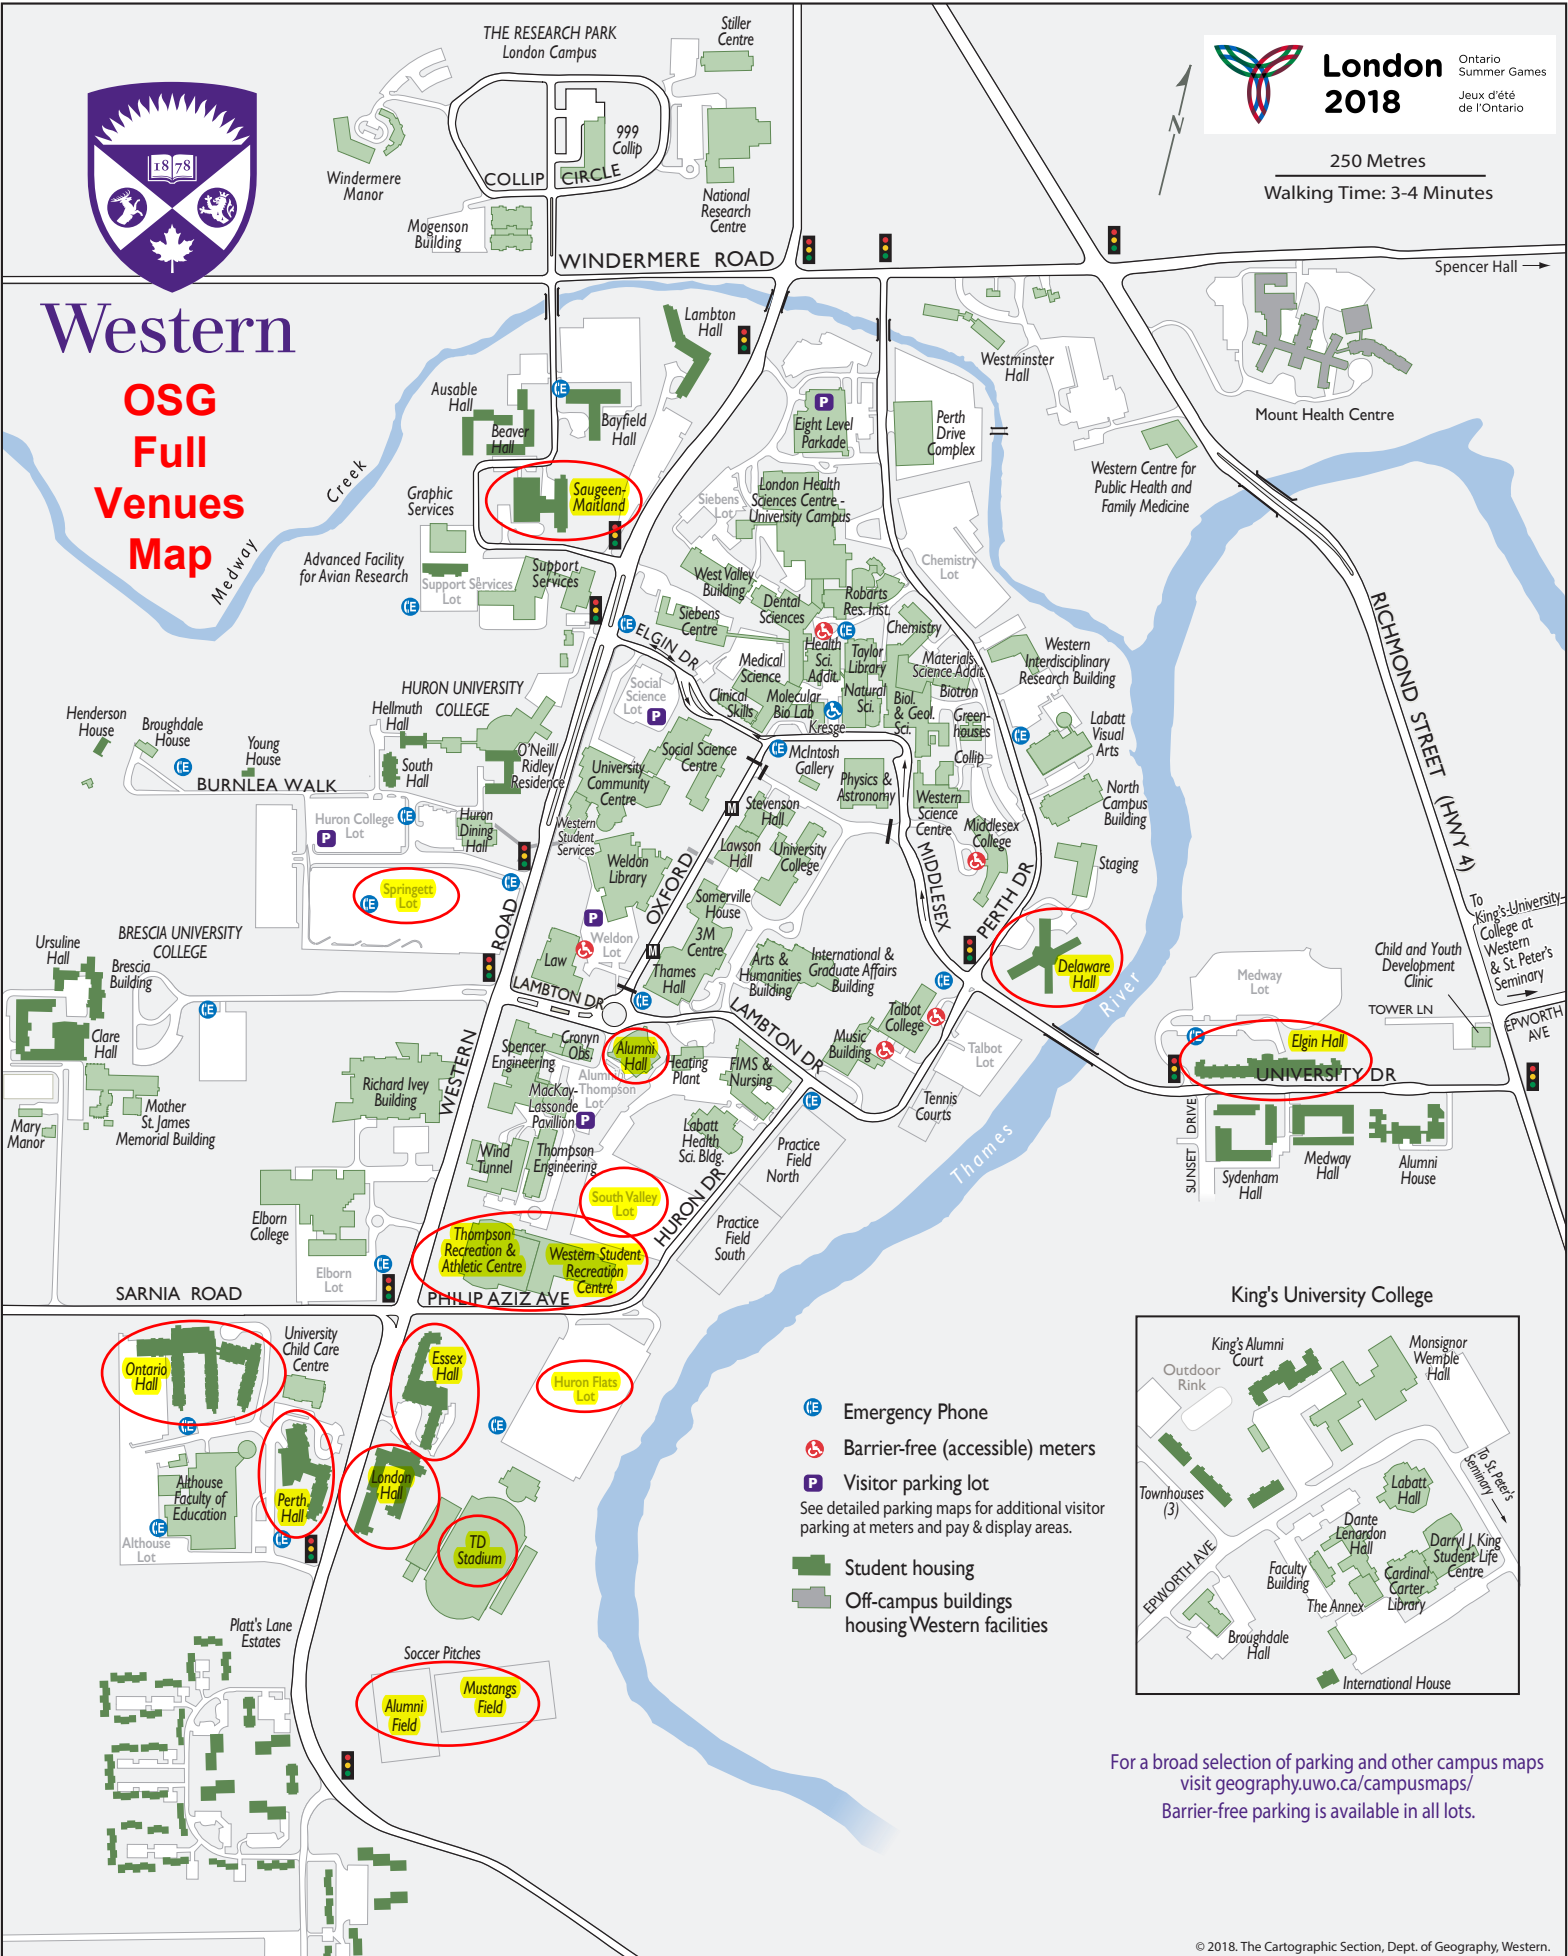

**London 2018**  
Ontario Summer Games  
Jeux d'été de l'Ontario

250 Metres  
Walking Time: 3-4 Minutes

# Western

## OSG Full Venues Map

- Emergency Phone
- Barrier-free (accessible) meters
- Visitor parking lot  
See detailed parking maps for additional visitor parking at meters and pay & display areas.
- Student housing
- Off-campus buildings housing Western facilities

For a broad selection of parking and other campus maps visit [geography.uwo.ca/campusmaps/](http://geography.uwo.ca/campusmaps/)  
Barrier-free parking is available in all lots.